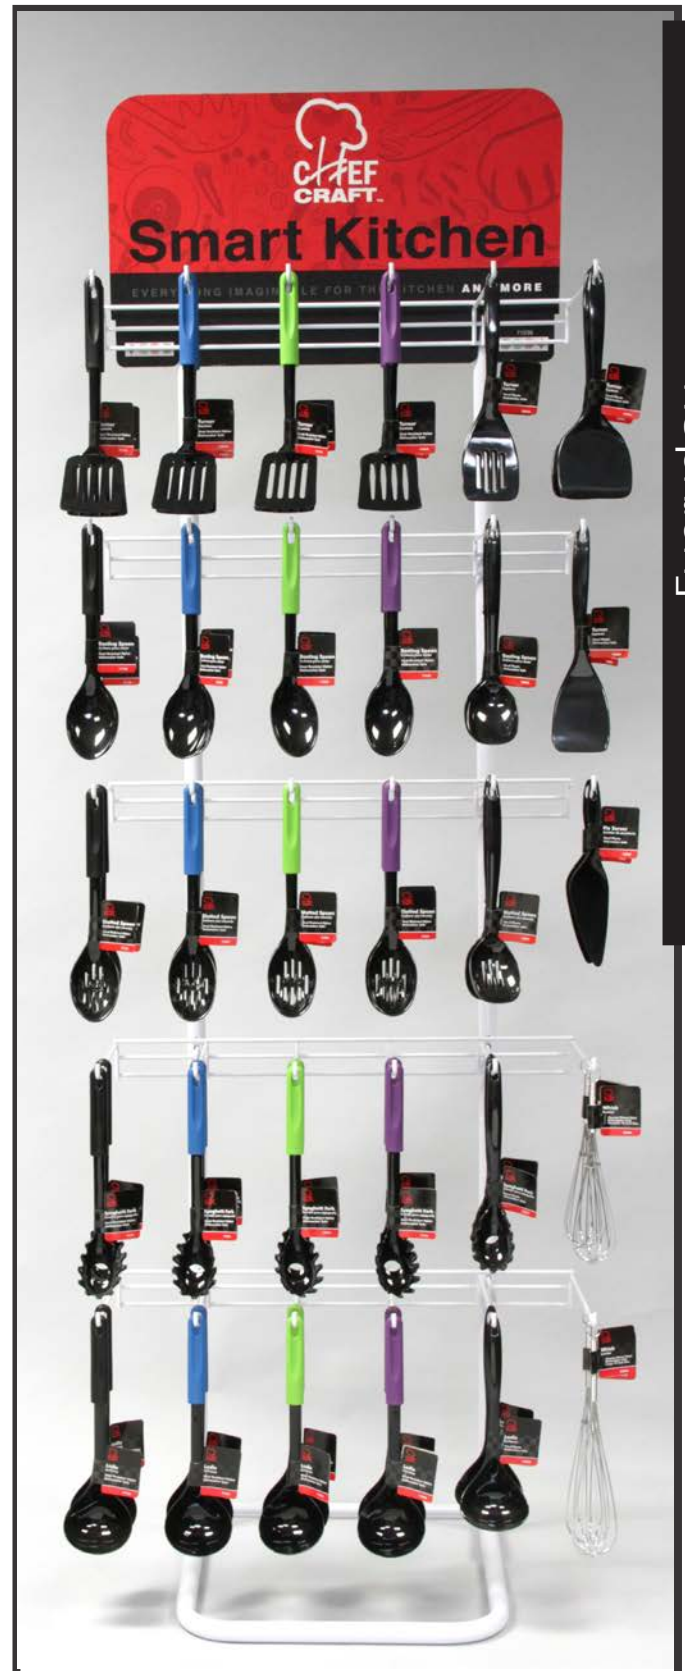

70294 - Kitchen Tool Assortment Rack

17110	Slotted Turner, Promo Black Nylon	24 pc
17130	Basting Spoon, Promo Black Nylon	12 pc
17131	Slotted Spoon, Promo Black Nylon	12 pc
17141	Spaghetti Fork, Promo Black Nylon	12 pc
17160	Soup Ladle, Promo Black Nylon	12 pc
17210	Slotted Turner, Promo Blue Nylon	24 pc
17230	Basting Spoon, Promo Blue Nylon	12 pc
17231	Slotted Spoon, Promo Blue Nylon	12 pc
17241	Spaghetti Fork, Promo Blue Nylon	12 pc
17260	Soup Ladle, Promo Blue Nylon	12 pc
17310	Slotted Turner, Promo Green Nylon	24 pc
17330	Basting Spoon, Promo Green Nylon	12 pc
17331	Slotted Spoon, Promo Green Nylon	12 pc
17341	Spaghetti Fork, Promo Green Nylon	12 pc
17360	Soup Ladle, Promo Green Nylon	12 pc
17410	Slotted Turner, Promo Purple Nylon	24 pc
17430	Basting Spoon, Promo Purple Nylon	12 pc
17431	Slotted Spoon, Promo Purple Nylon	12 pc
17441	Spaghetti Fork, Promo Purple Nylon	12 pc
17460	Soup Ladle, Promo Purple Nylon	12 pc
18800	Solid Turner, Black Plastic	24 pc
18806	Jumbo Turner, Black Plastic	12 pc
18810	Slotted Turner, Black Plastic	24 pc
18830	Basting Spoon, Black Plastic	24 pc
18831	Slotted Spoon, Black Plastic	12 pc
18841	Spaghetti Fork, Black Plastic	12 pc
18860	Soup Ladle, Black Plastic	12 pc
18880	Pie Server, Black Plastic	12 pc
26846	Chrome Plated Whisk, 10 inch	24 pc
26848	Chrome Plated Whisk, 12 inch	24 pc

Pieces 468

Everyday