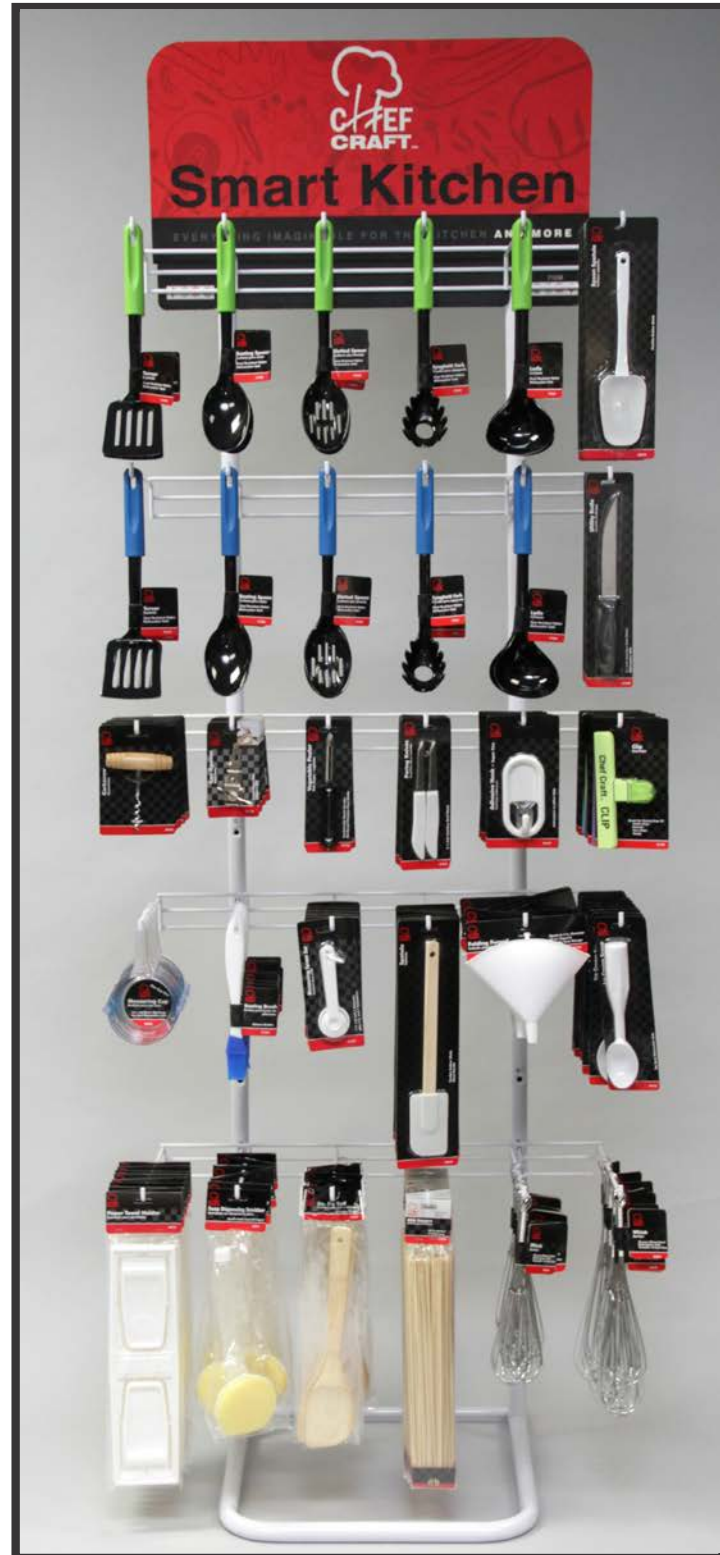

70367 - Kitchen Tool And Gadget Assortment

Everyday

17210	Slotted Turner, Blue	12 pc
17230	Basting Spoon, Blue	24 pc
17231	Slotted Spoon, Blue	24 pc
17241	Spaghetti Fork, Blue	12 pc
17260	Ladle, Blue	12 pc
17310	Slotted Turner, Green	12 pc
17330	Basting Spoon, Green	24 pc
17331	Slotted Spoon, Green	24 pc
17341	Spaghetti Fork, Green	12 pc
17360	Ladle, Green	12 pc
20424	Handy Hooks, 4 1/2 Inch	12 pc
20426	Measuring Cup, 1 Cup, Clear	12 pc
20434	Measuring Spoon Set	24 pc
20579	Rubber Spoon Spatula	24 pc
20632	High Temp Spatula	24 pc
20639	Stir Fry Tool	24 pc
20722	Paper Towel Holder	24 pc
20732	Vegetable Peeler	12 pc
20746	Ice Cream Scoop, White	12 pc
20748	Folding Funnel	24 pc
20883	Utility Knife, 5 3/8 in.	24 pc
20963	Corkscrew w/Wood Handle	24 pc
20913	Bottle Scrubber	12 pc
21118	Butterfly Can Opener	24 pc
21292	Large Bag Clip w/Rubber Tip	24 pc
21465	Silicone Basting Brush	24 pc
21474	BBQ Skewer, Bamboo, 12 Inch	24 pc
21476	Paring Knives, White Handle	12 pc
26846	10 in. Whisk - Chrome Plated	12 pc
26848	12 in. Whisk - Chrome Plated	24 pc

Pieces 564