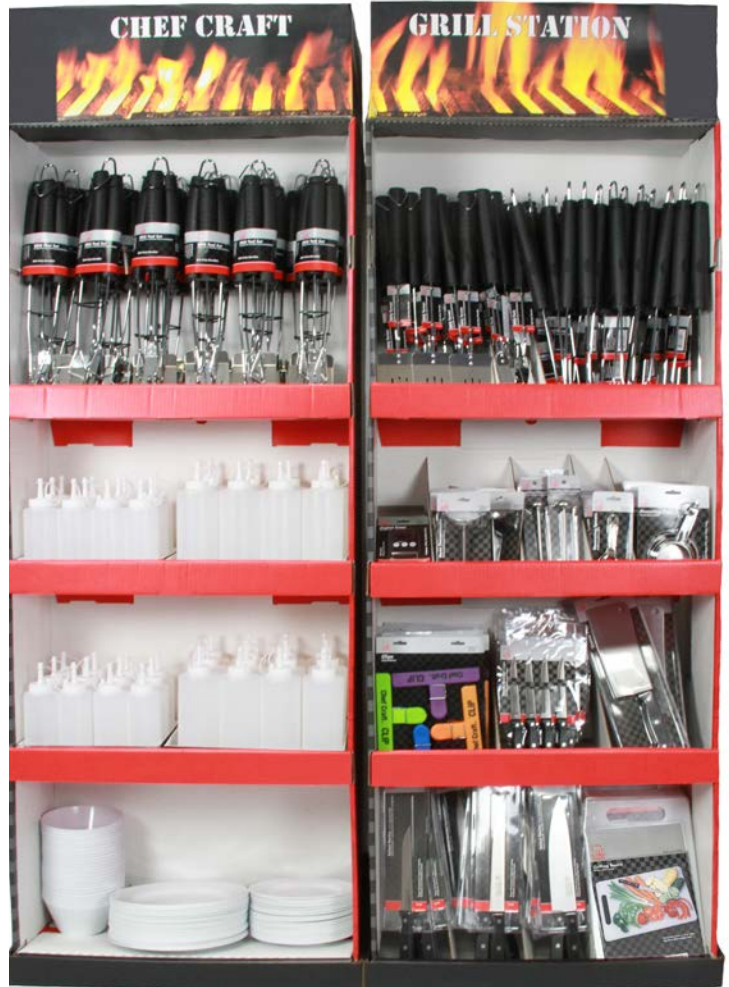

70828 - BBQ Half Pallet

Side Two

Skus	46
Pieces	669

Fall